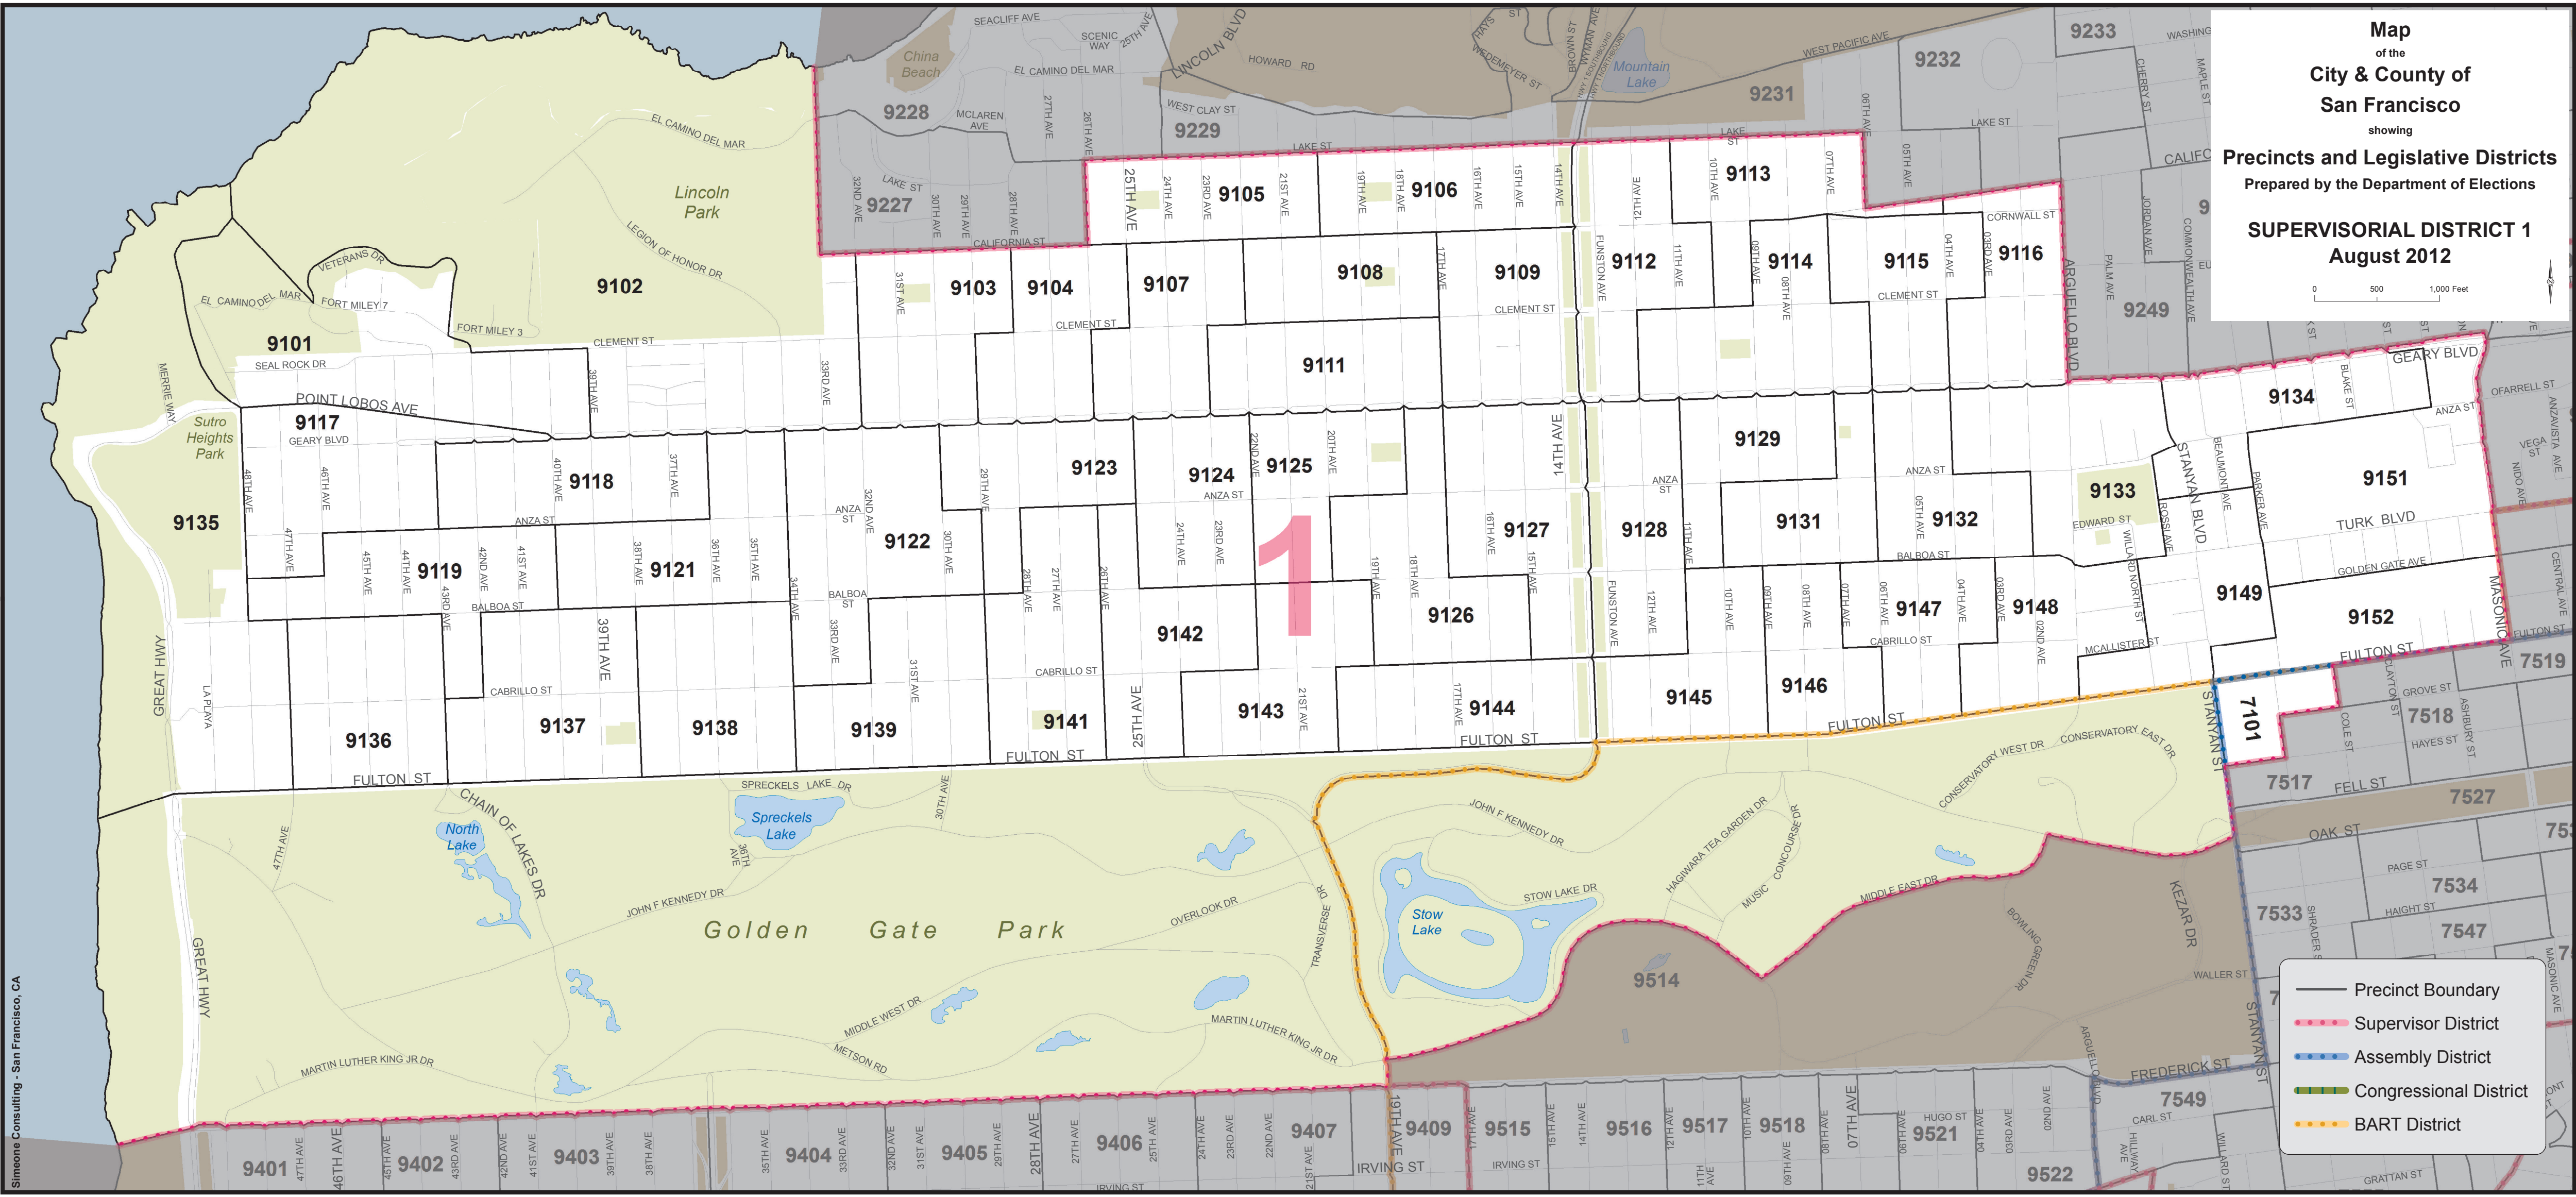

**Map
of the
City & County of
San Francisco**
showing
Precincts and Legislative Districts
Prepared by the Department of Elections

**SUPERVISORIAL DISTRICT 1
August 2012**

- Precinct Boundary
- Supervisor District
- Assembly District
- Congressional District
- BART District