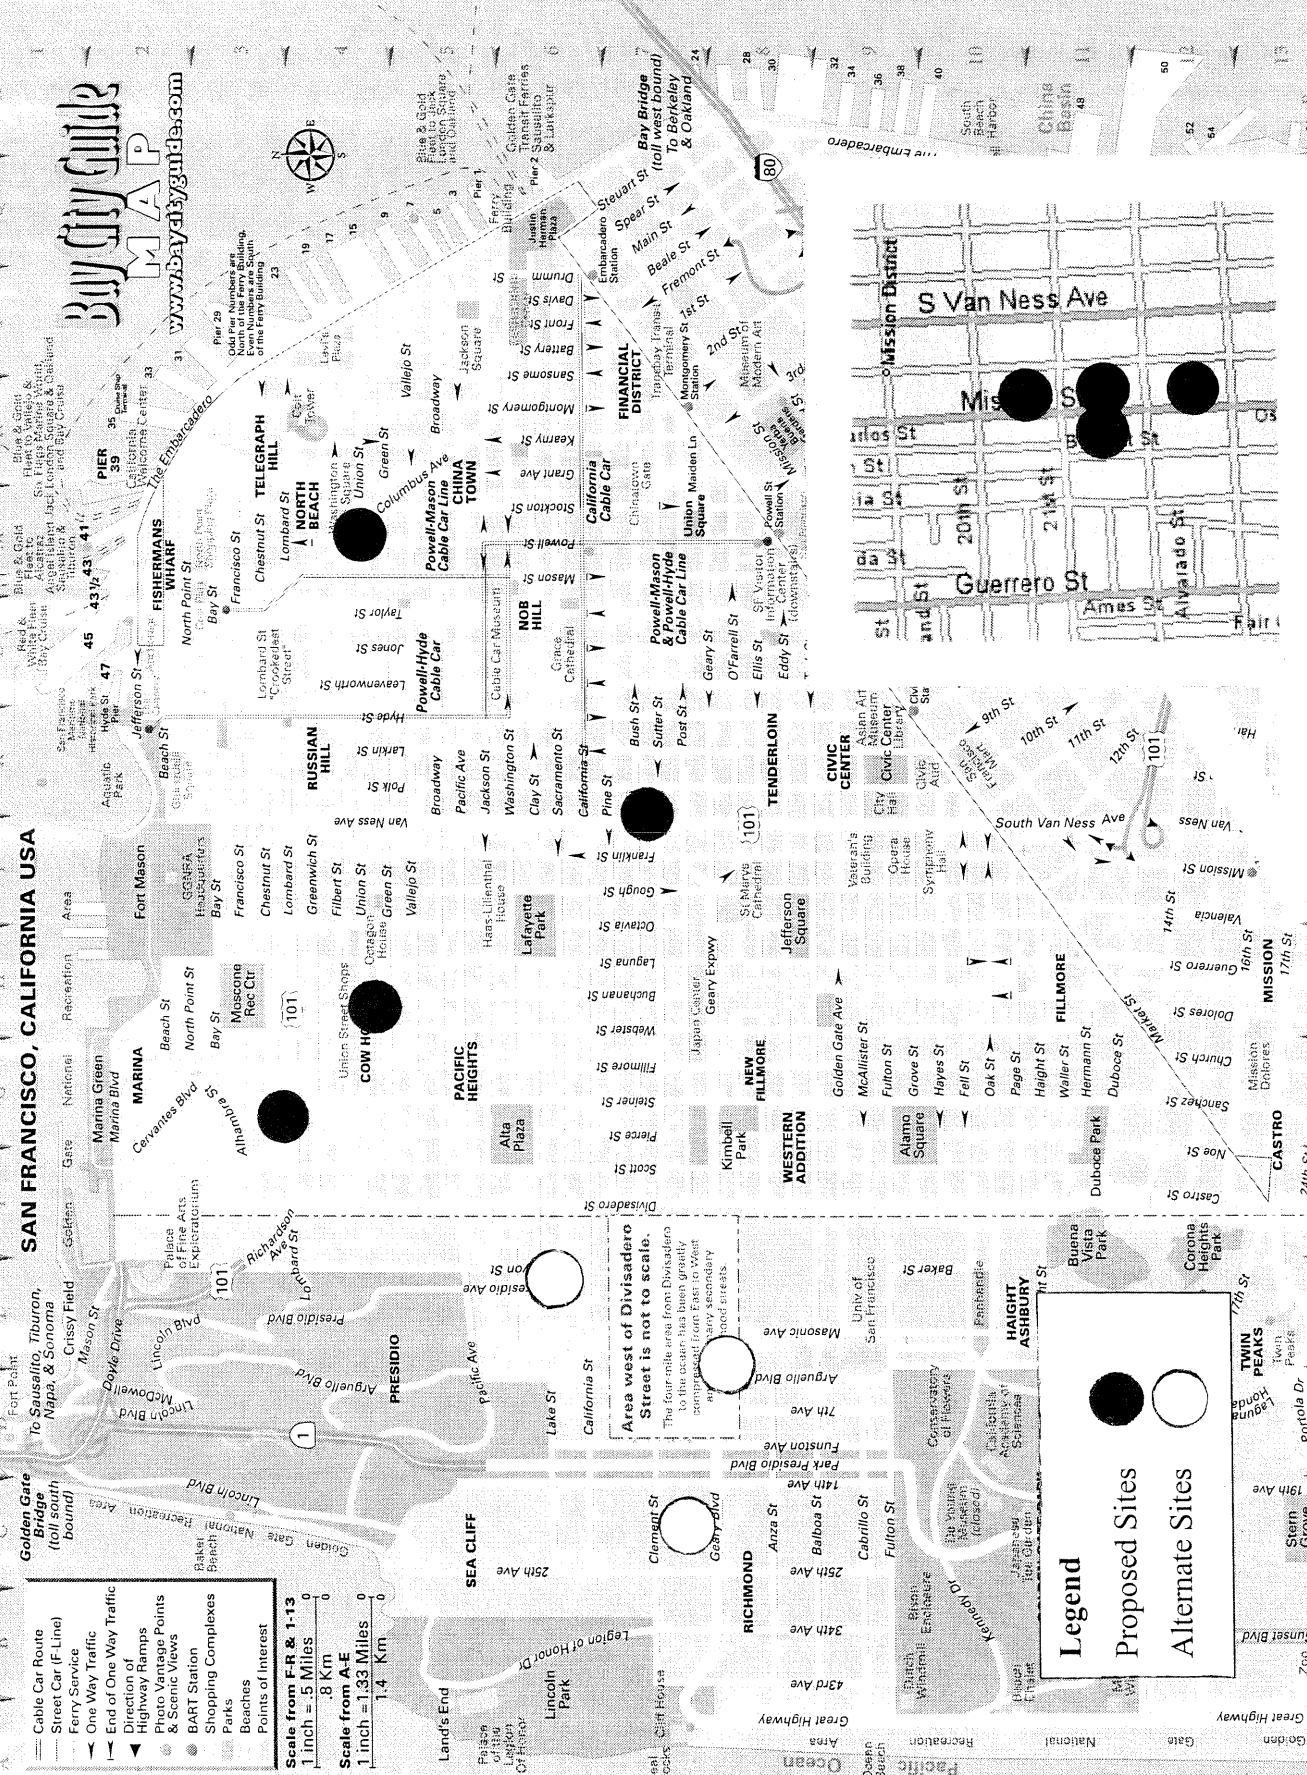

# SAN FRANCISCO, CALIFORNIA USA

- Cable Car Route
- Street Car (F Line)
- Ferry Service
- One Way Traffic
- End of One Way Traffic
- Highway Ramps
- Photo Vantage Points
- Scenic Views
- BART Station
- Shopping Complexes
- Parks
- Beaches
- Points of Interest

**Scale from FR & 1-13**  
 1 inch = .5 Miles  
 1 inch = .8 Km

**Scale from A-E**  
 1 inch = 1.33 Miles  
 1 inch = 2.1 Km

**Buy City Guide**  
**M A P**  
 www.buycityguide.com

**Legend**  
 Proposed Sites  
 Alternate Sites